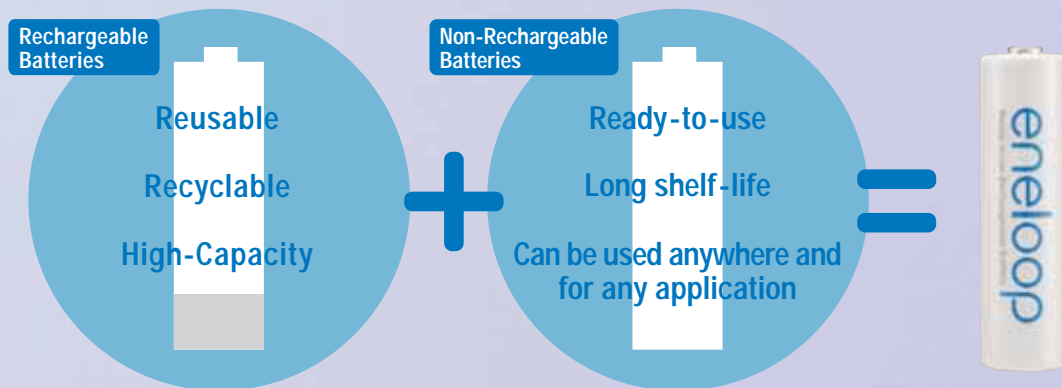

All of these amazing features have now been combined in **eneloop**!

REUSABLE

Since **eneloop** can be used 1000 times, the cost per use works out to just 10 cents. Once the battery-life expires, it can be recycled in an environmentally-friendly way.