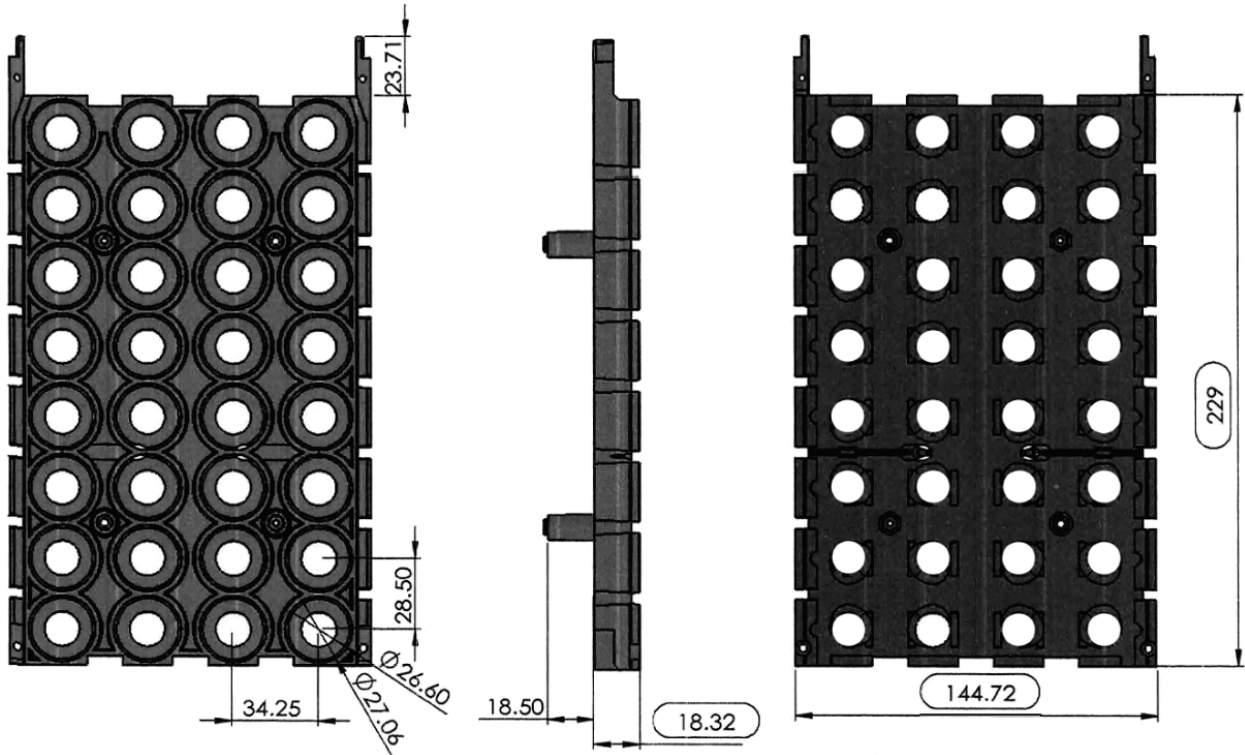

SPECIFICATIONS

CELL SIZE:	26650	CELL QUANTITY	32	CONFIGURATION	8x4
------------	-------	---------------	----	---------------	-----

DRAWING

IMAGES

*Batteries not included