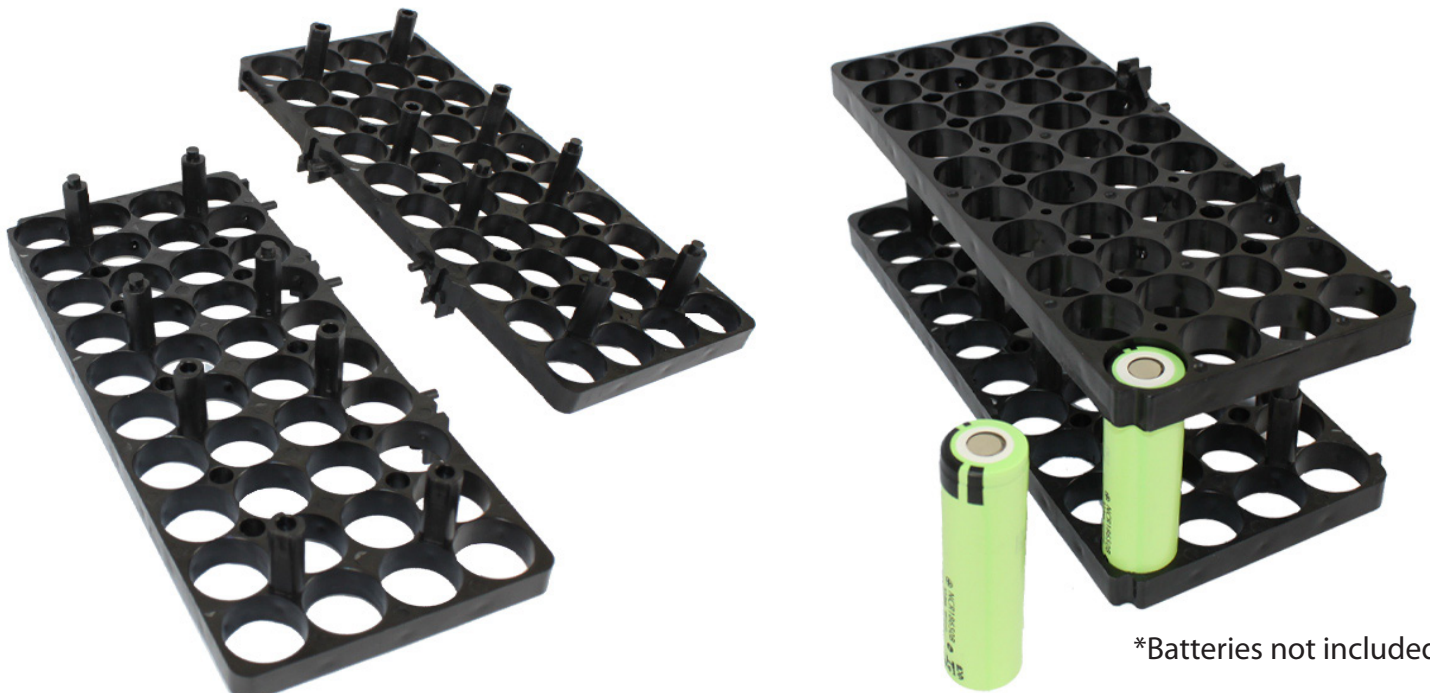

SPECIFICATIONS

CELL SIZE: 18650 CELL QUANTITY 40 CONFIGURATION 10x4

DRAWING

IMAGES

*Batteries not included