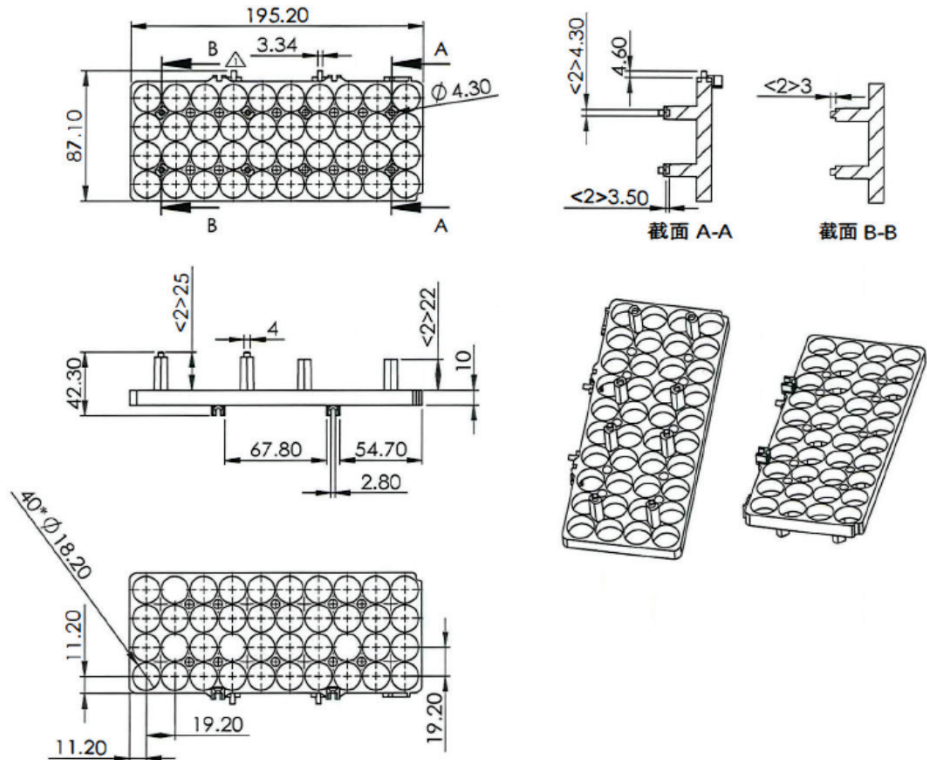

SPECIFICATIONS

CELL SIZE: 18650 CELL QUANTITY 40 CONFIGURATION 10x4

DRAWING

IMAGES

*Batteries not included