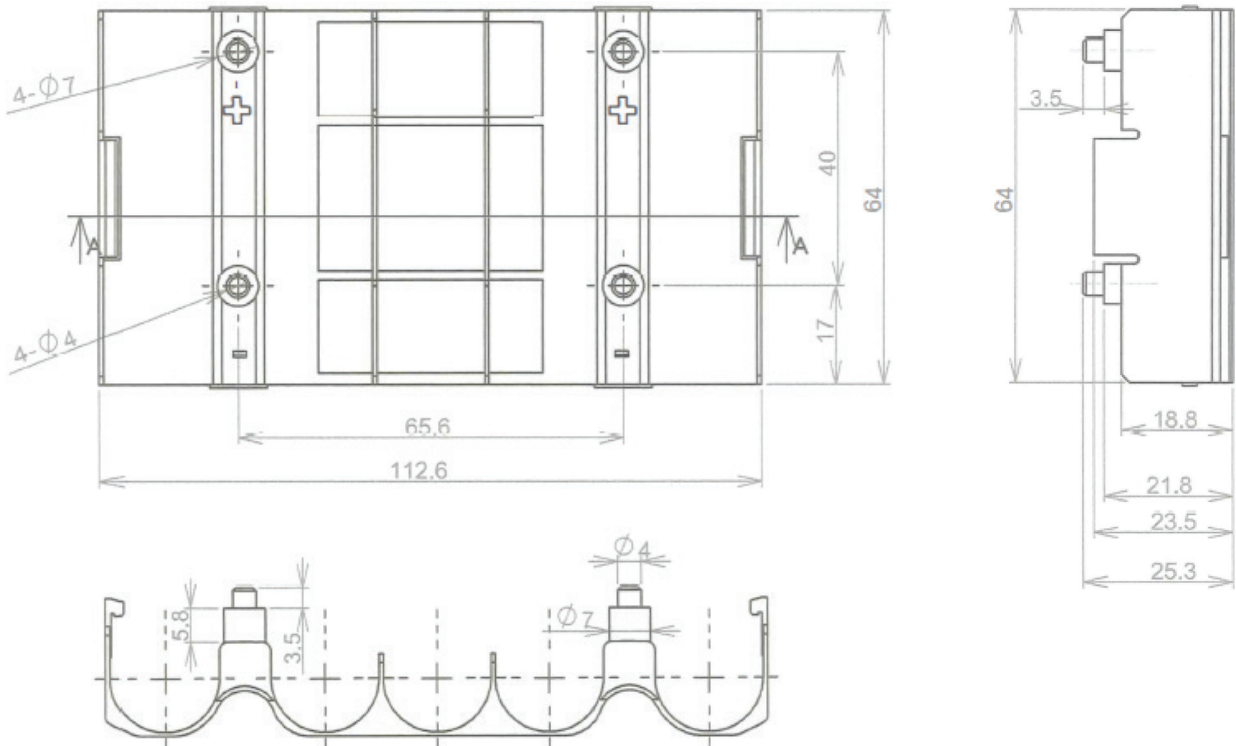

SPECIFICATIONS

CELL SIZE:	18650	CELL QUANTITY	5	CONFIGURATION	1x5 Row
------------	-------	---------------	---	---------------	---------

DRAWING

IMAGES

*Batteries not included